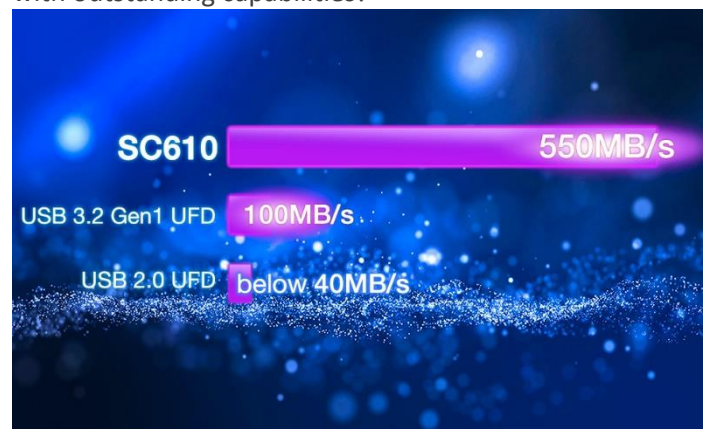

SC610 External SSD

Take Files to Go

SC610 External SSD

The external SSD has shrunk! The SC610 flash drive features USB 3.2 Gen2 transmission speed with read/write as high as 550/500MB per second. Its Type-A interface is compatible with a variety of computers.

Powerful Storage

It is hard to imagine that a SSD can be so compact! The SC610's USB 3.2 Gen2 transmission interface has a bandwidth of up to 10Gb per second. So, it only takes about 20 seconds to completely transfer a 10GB 4K high-definition video* file and it is backward compatible with USB 2.0 devices.

LEVEL UP to Breakneck Speeds

The SC610 has a transmission speed of up to 550/500MB per second, which is 5 times faster than regular flash drives. It outputs the same performance as an SSD. Just plug and play, and it can quickly read and write all types of large-capacity and small files. Its compact case is loaded with outstanding capabilities!

Generous capacity to meet any task

Hey! ! Do you have enough storage capacity? Shoot just a few films and your entire storage is immediately brimming with 4K quality video. The SC610 is available at a maximum capacity of 2000GB, so there is no longer a need to worry about capacity. Whether curating portfolios, editing, or retouching files, storage is convenient and access lightning fast!