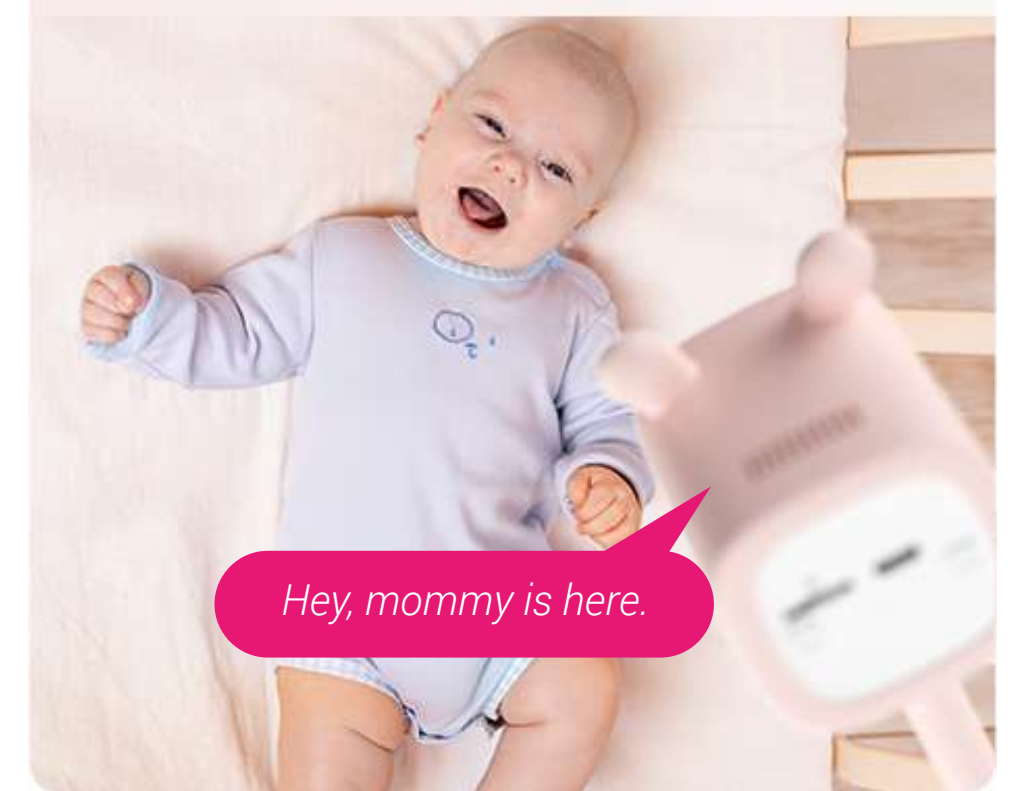

Goes anywhere near your baby, with no strings attached.

By the bed

You can easily clip the camera to the crib and adjust its bracket to find the best viewing angle to cover the crib.

Near the play area

When your baby is having some fun, you can put the camera on any table, and the Baby Monitor 1 will watch over the whole large area with its wide-angle lens.

Zero visible infrared lights

The Baby Monitor 1 blends into the serene darkness, offering crystal clear night vision without upsetting baby's sleep with any red or flashing lights.

All-night battery¹

Though it's one of the smallest battery cameras in the market, the Baby Monitor 1 optimizes response time to detect your baby's activities and alert you – even while ensuring all-night operation.

Talk and comfort in an easier way

If you can't reach the baby right away, the Baby Monitor 1 can be helpful. Upon detection of a crying sound, the monitor can auto-play soothing music to help calm them down. Also, parents can talk to their baby through the camera just as if they were by the baby's side.

Auto-Play Soothing Music
Upon Crying Detection

High-Quality
Two-Way Talk

See and interact via bigger screens

With the EZVIZ App, you can see every detail in Full HD 1080p quality. What's better, for parents who want to multi-task while babysitting, they can initiate the live feed simply by saying "Hey Google" or "Alexa."