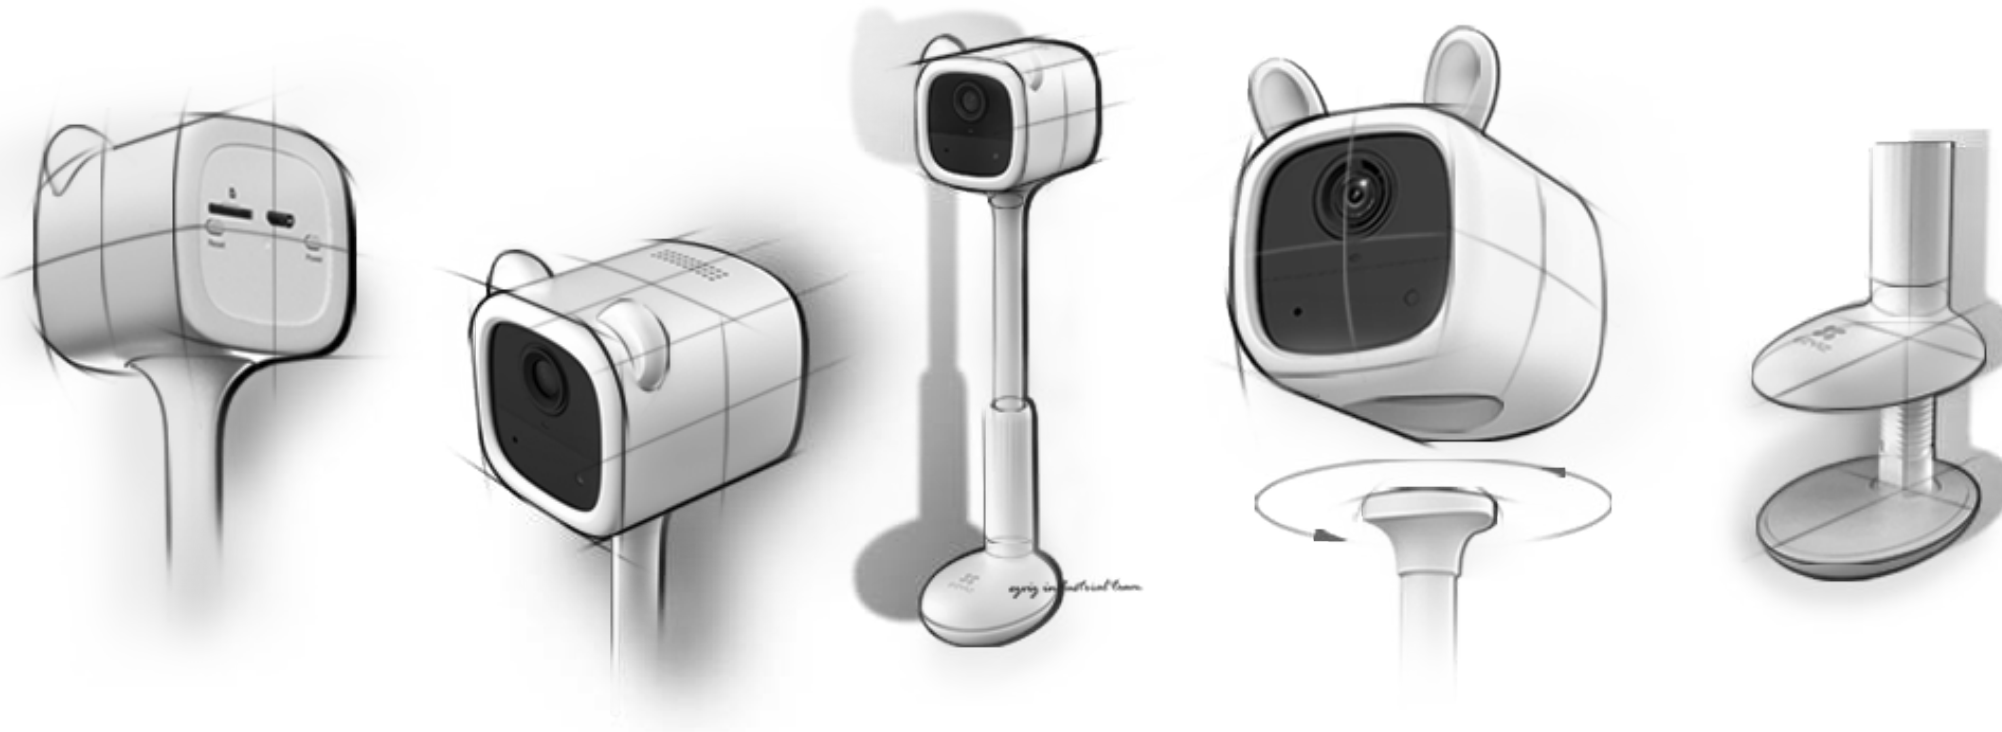

EZVIZ BM1

Battery-Powered Baby Monitor

Love made visible
Care made smart

Wherever you are, you can keep your eyes on your little one with EZVIZ's first Baby Monitor. This latest innovation from EZVIZ transforms advanced camera and AI technology into a visually pleasant, user-friendly and baby-safe helper that simplifies daily parenting tasks. Enjoy immediate notifications when your baby needs you or an important moment takes place. Let EZVIZ help make it a little easier to care for your new bundle of joy at any moment, day or night.

The baby monitor designed with love, for love

We understand how new parents want the best for their babies, so we do our best to provide the best. The Baby Monitor 1 has undergone countless designs and redesigns, as well as rigid lab testing before we finalize every little detail.

With non-toxic silicone with no sharp edges on the camera body, the Baby Monitor 1 is safe to use anywhere with little ones.

Zero wire, zero worry

With a 100% wire-free setup, the Baby Monitor 1 keeps curious tiny hands or walking toddlers away from dangerous cords.

Goes anywhere near your baby, with no strings attached.

By the bed

You can easily clip the camera to the crib and adjust its bracket to find the best viewing angle to cover the crib.

Near the play area

When your baby is having some fun, you can put the camera on any table, and the Baby Monitor 1 will watch over the whole large area with its wide-angle lens.