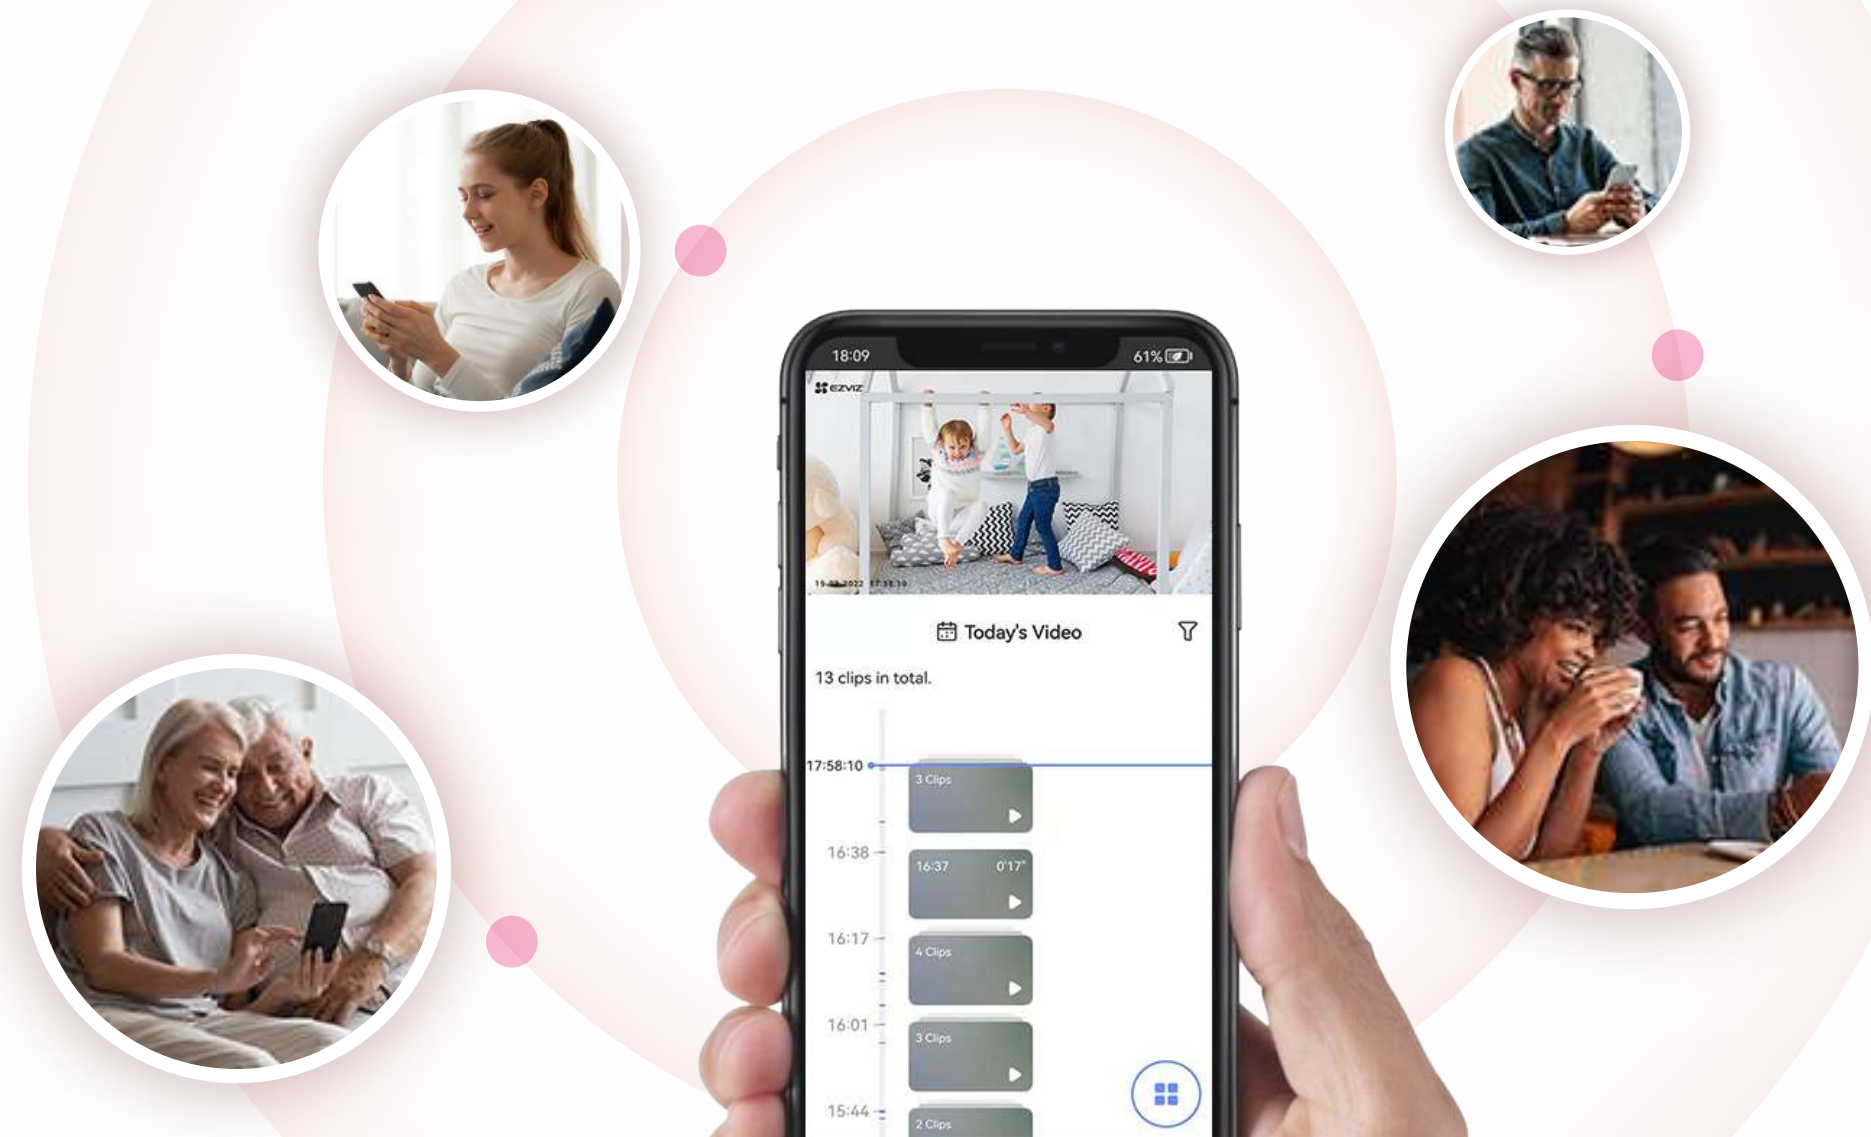

A visual baby diary made of precious moments

First words, first steps, every big smile... the Baby Monitor 1 ensures that you capture those unforgettable moments and store the memories safely³.

Supports MicroSD Card

Supports EZVIZ CloudPlay Storage

Additional useful features to relive the moments

Share within family accounts (Account verification required)

Multitask with the picture-in-picture mode

Look closely with up to 8x zoom

Video history with easy download