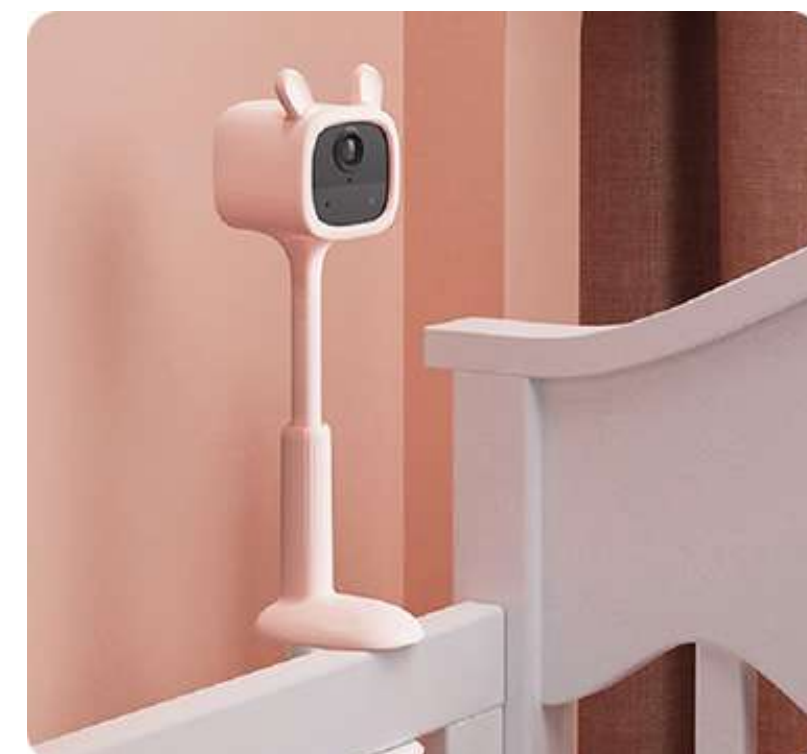

The baby monitor designed with love, for love

We understand how new parents want the best for their babies, so we do our best to provide the best. The Baby Monitor 1 has undergone countless designs and redesigns, as well as rigid lab testing before we finalize every little detail.

Two cute options for any room

This cute and petite accessory harmonizes with any baby's sleeping area. Choose between the two color versions, or just get both for different rooms!

Made with baby-safe materials

With non-toxic silicone with no sharp edges on the camera body, the Baby Monitor 1 is safe to use anywhere with little ones.

Zero wire, zero worry

With a 100% wire-free setup, the Baby Monitor 1 keeps curious tiny hands or walking toddlers away from dangerous cords.

Goes anywhere near your baby, with no strings attached.

By the bed

You can easily clip the camera to the crib and adjust its bracket to find the best viewing angle to cover the crib.

Near the play area

When your baby is having some fun, you can put the camera on any table, and the Baby Monitor 1 will watch over the whole large area with its wide-angle lens.