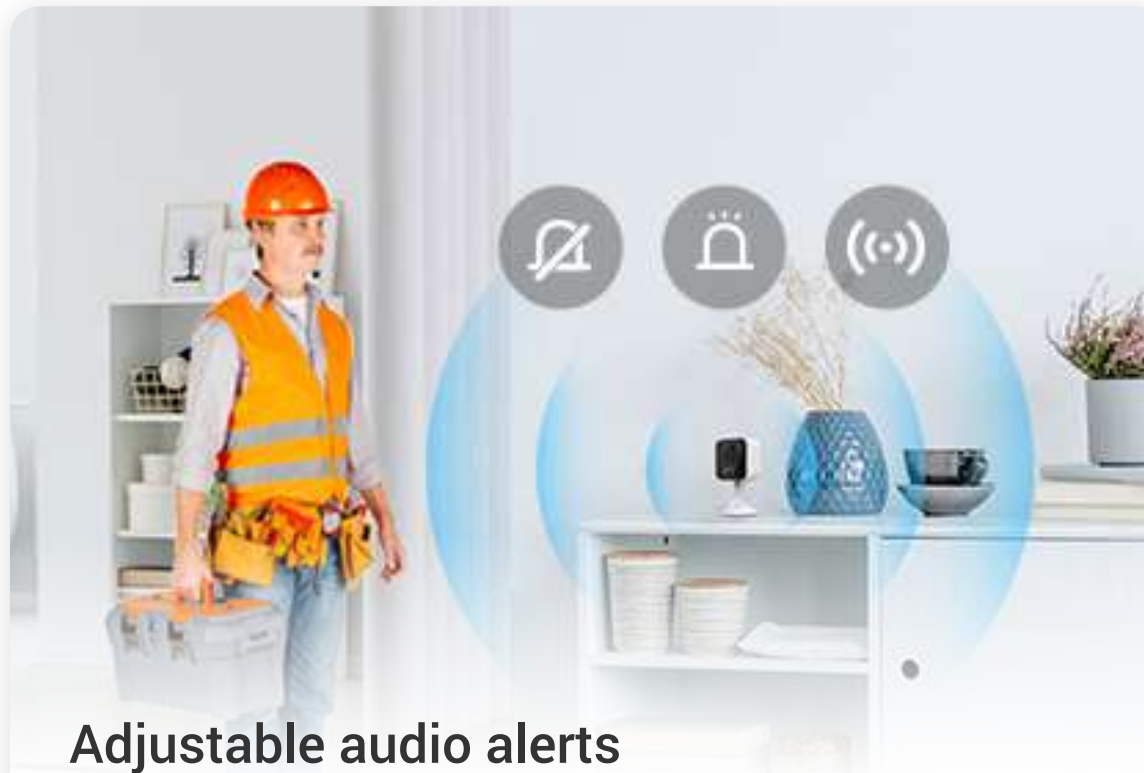

Adjustable audio alerts

You can now hear camera detections from afar. The H1c offers three audio alert modes – silent, short beep, and siren.