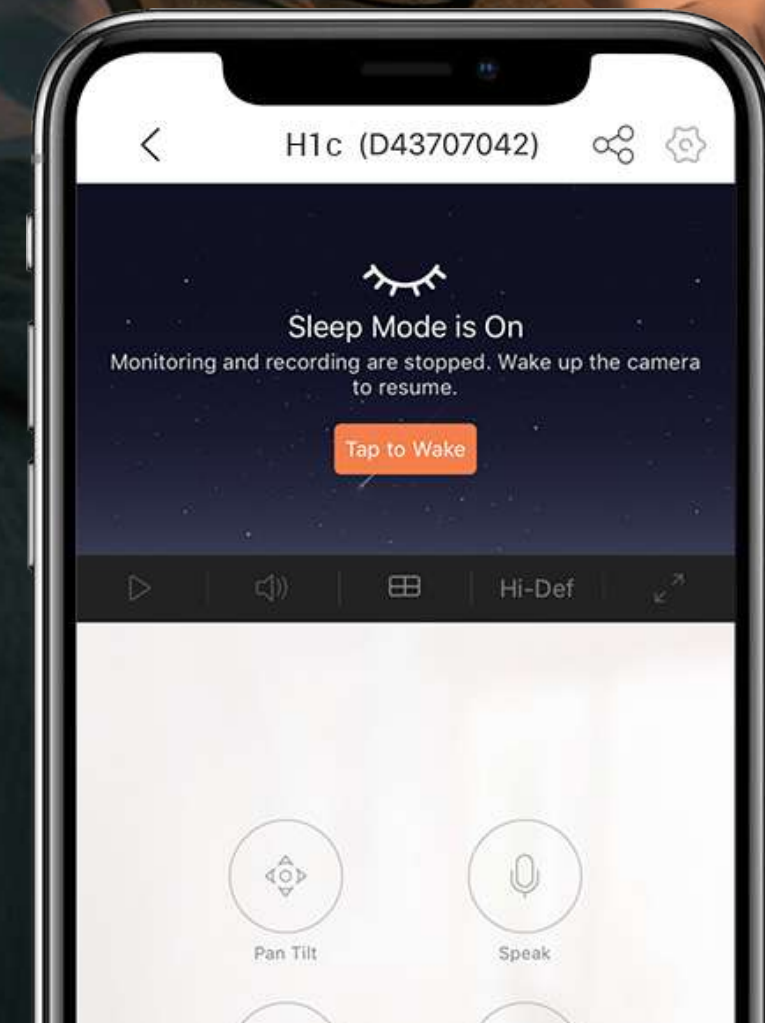

AES-128
Data Encryption

TLS
Data Transmission
Encryption