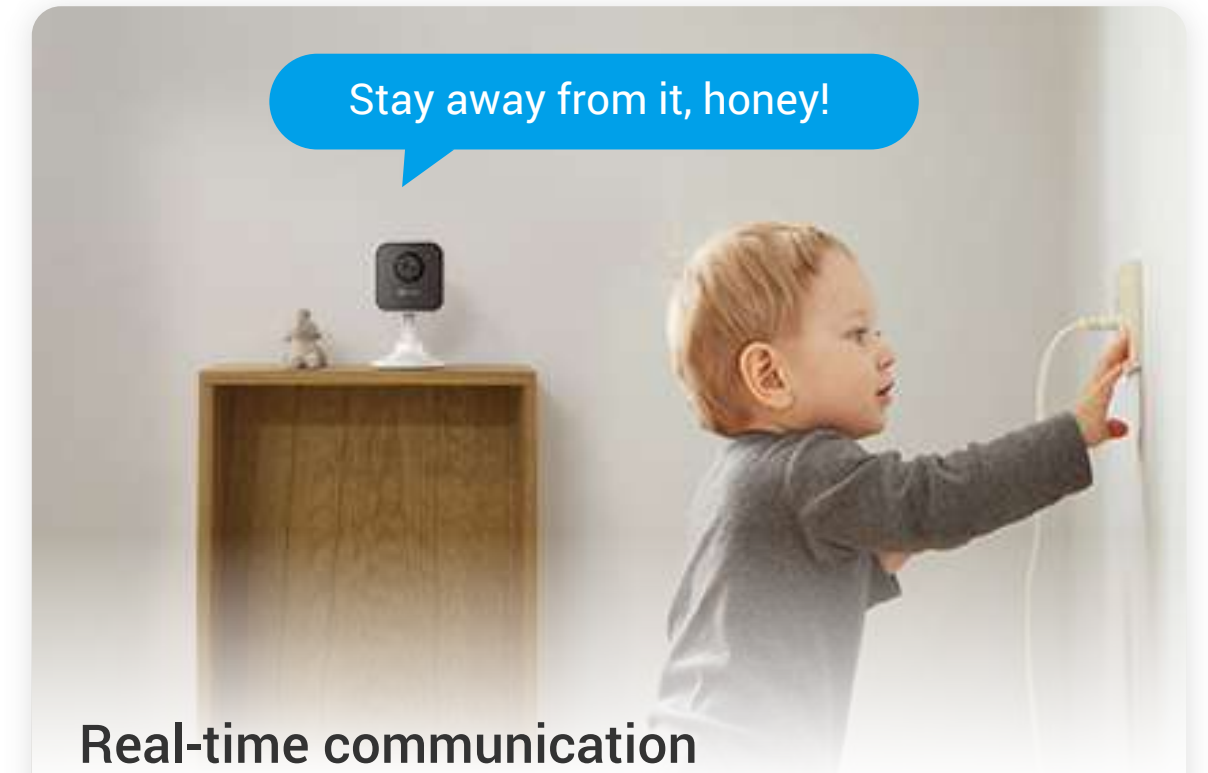

### Peace of mind at night

The camera protects your sweet dreams even in dim lights. It captures activities with sharp night vision of up to 10 meters (32 feet).

### Instant, insightful notifications

The camera captures motions and alerts you immediately. You can view alert details and replay captured videos all on your mobile phone.

### Super easy installation

Setting up the H1c is a breeze. Place it on any flat surface, or snap it onto any metallic wall with the included magnetic base.

### Real-time communication

The H1c's full-duplex audio allows you to talk to your loved ones from wherever you are, by simply using the EZVIZ App.

Alexa, show me the baby's room.