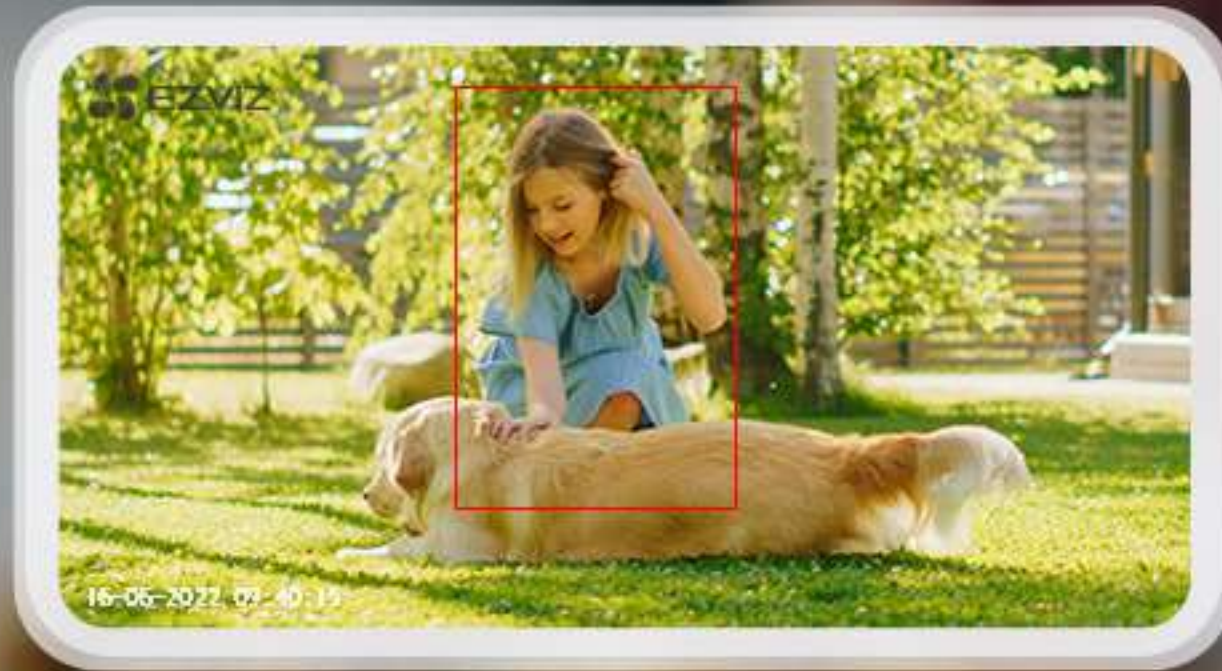

### Reliable protection simplified

If you're looking for a simple, sturdy and smart camera that is very affordable at the same time, the H3c is possibly the best option you will find. The camera is well-designed to deliver trusted protection from day to night, including AI-powered human detection, weatherproof enclosure, clear video quality, far-reaching night vision and more.

Smart Integration with Google Assistant, Amazon Alexa & IFTTT

Supports MicroSD Card<sup>1</sup> (Up to 512 GB)

Supports EZVIZ CloudPlay Storage<sup>2</sup>

## AI algorithm for alerts that matter

The camera's onboard AI algorithm helps distinguish and detect moving people in particular, so as to reduce insignificant alerts caused by falling leaves or flying insects. You will receive smarter notifications that matter to you.

## Crisp 1080p video with extended night vision

When it comes to home security, details matter. With the H3c, you can view and record everything in Full HD, and enjoy sharp black-and-white night vision to see up to 30 meters in even darkness.