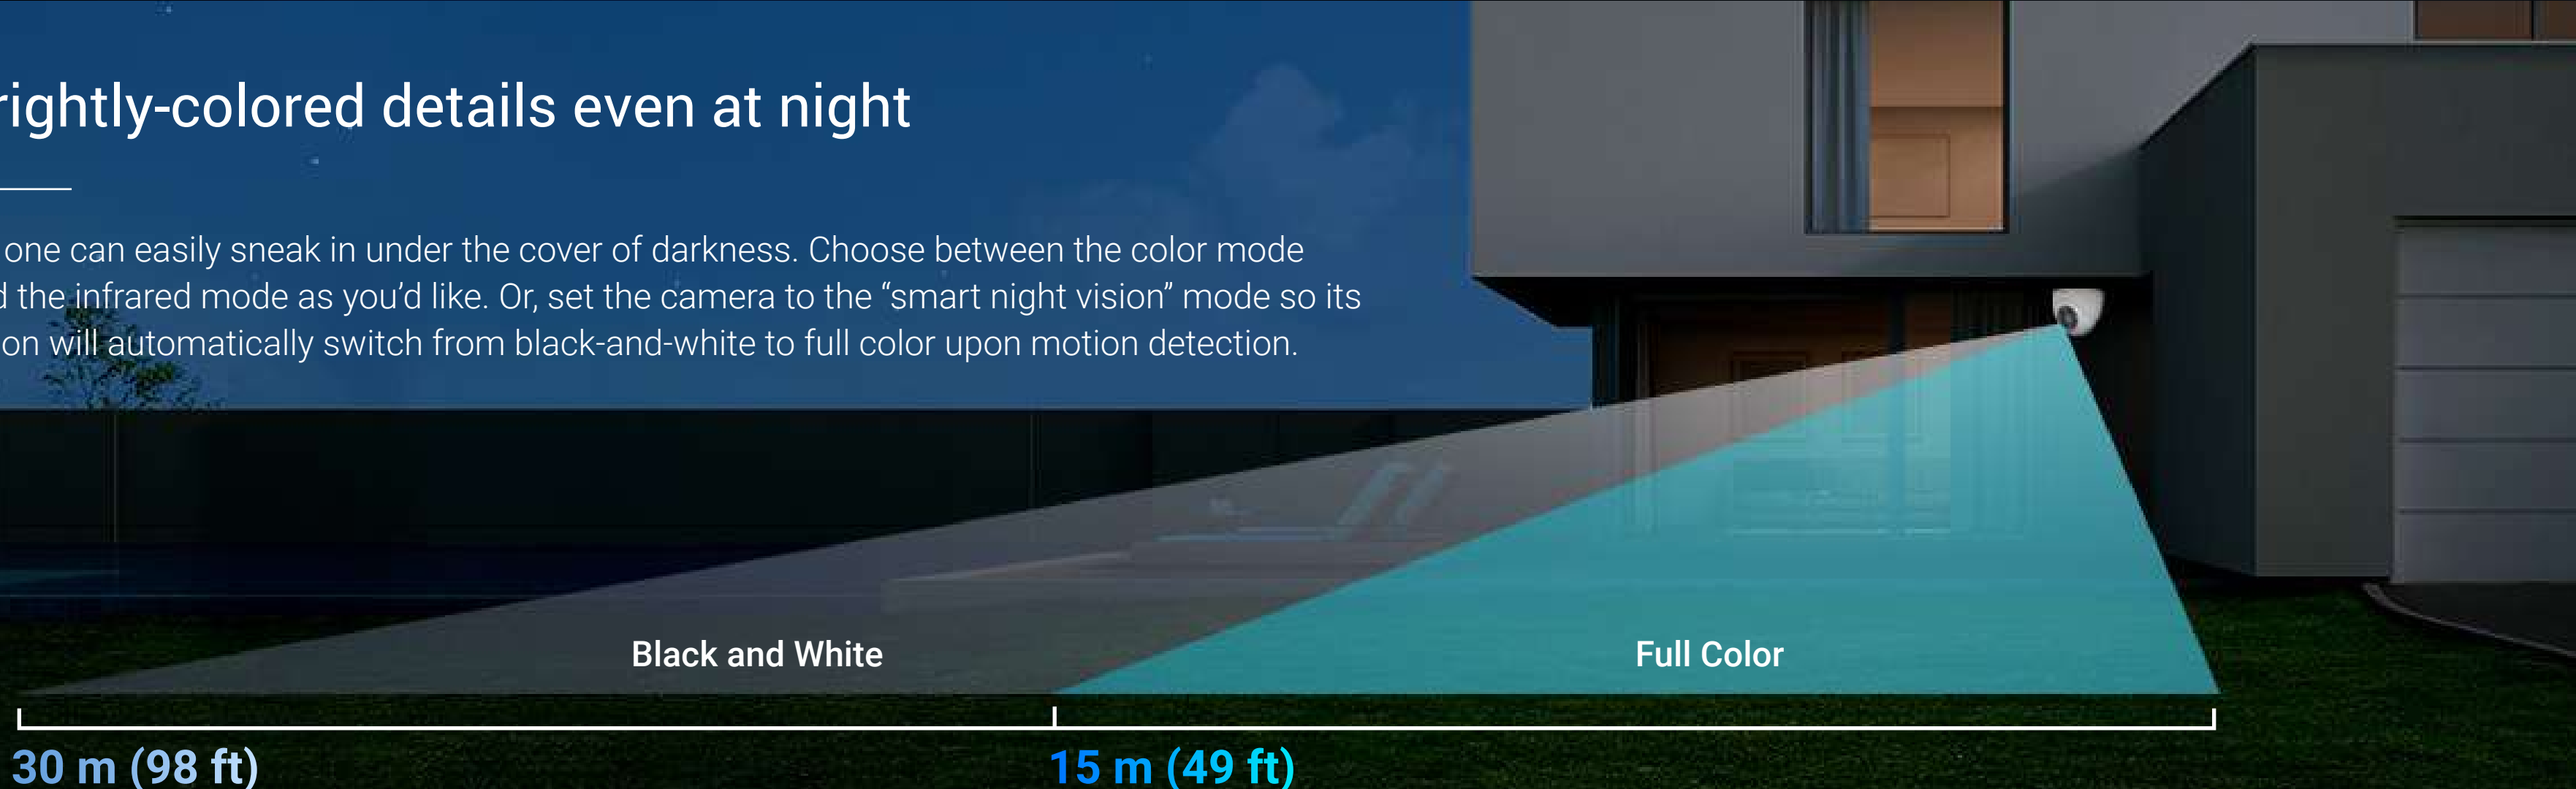

Brightly-colored details even at night

No one can easily sneak in under the cover of darkness. Choose between the color mode and the infrared mode as you'd like. Or, set the camera to the "smart night vision" mode so its vision will automatically switch from black-and-white to full color upon motion detection.