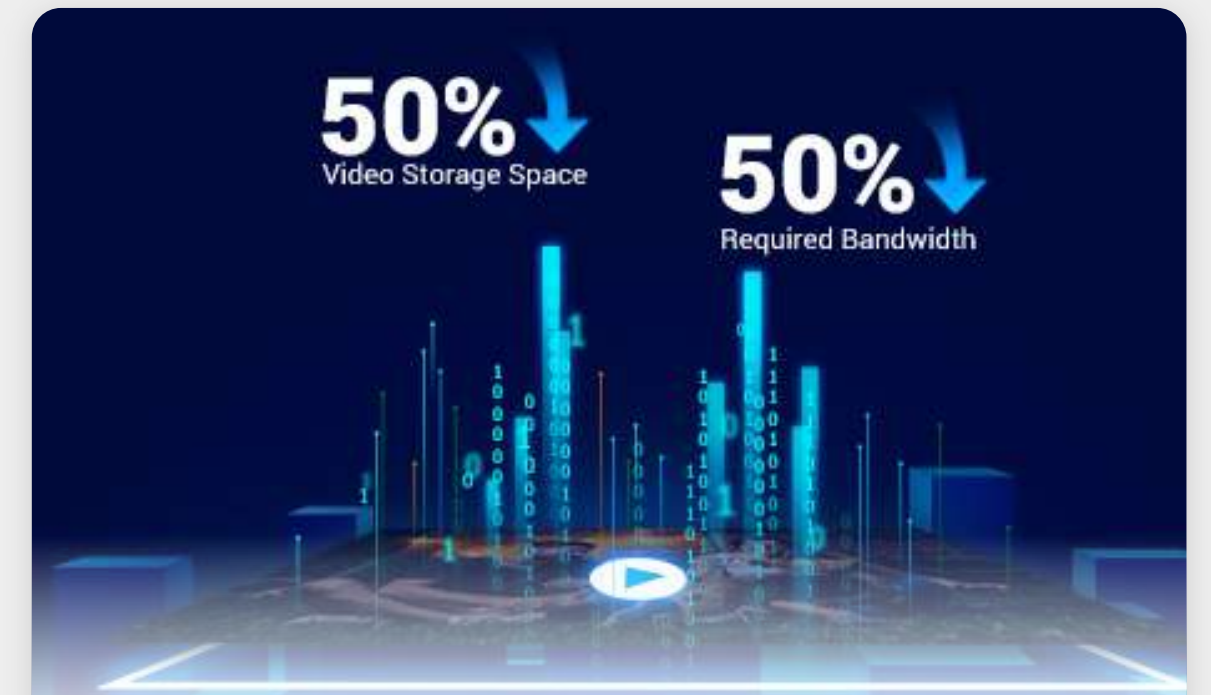

H4 **2K**

Wi-Fi Smart Home Camera

Simple yet solid security solution

The H4 holds decent value for almost all security needs as a dome camera. With a pack of smart features, technically advanced 2K resolution, and sturdy design, it is the right one to pick if you want to cover larger or busier spaces. In addition, everything that matters can be viewed and managed in a super easy way on EZVIZ's mobile app.

Upon detection of intruders, the camera will set off a loud siren and flash spotlights for on-site deterrence.

Stable Wi-Fi connection

The H4 boosts up to 200m Wi-Fi coverage thanks to its high-performance dual antennas⁵. It also offers wired options for further convenience.

Dual storage options

Safely store important moments or cute memories on a large local storage card, or by subscribing to the EZVIZ CloudPlay.

H.265 video technology

H.265 creates a smoother viewing experience while only using about 50% of the data storage space required by cameras with H.264.