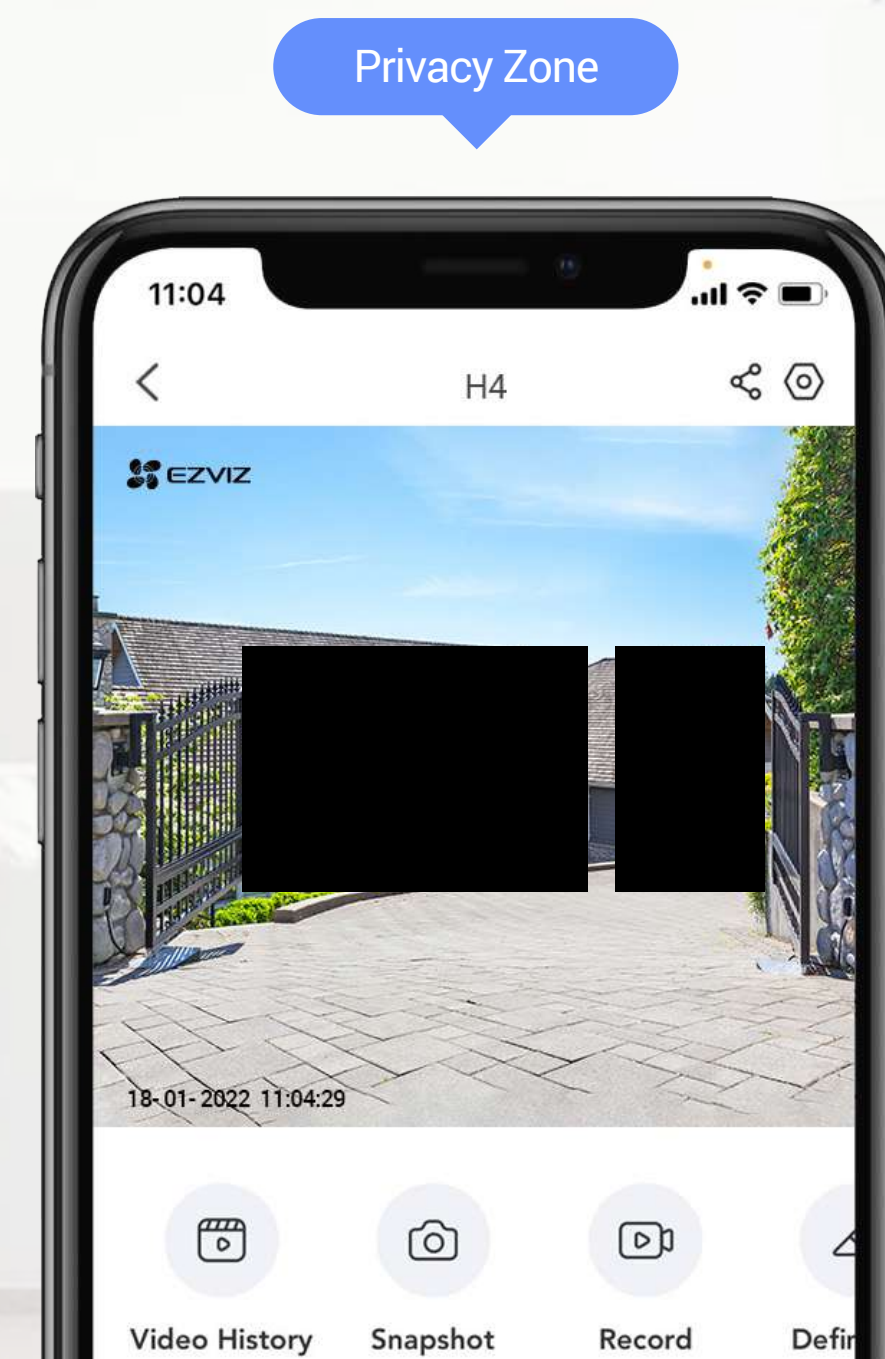

We do our best to protect data and privacy

We design the H4 to respect every private space, and to secure every byte of your data. You can set up no-filming privacy zones⁶ on EZVIZ App to make sure recording only happens when it's appropriate and allowed. Meanwhile, your recordings are fully encrypted from end to end to stay private and secure.

1 Data from EZVIZ Lab's test results under standard conditions.

2 Data from EZVIZ Lab's test results under standard conditions. The video compression efficiency will vary with the frequency and complexity of the activity captured, as well as other environmental factors.

3 Google Assistant is not available in certain languages and countries.

4 Local storage cards must be purchased separately. Cloud storage service is only available in certain markets. Please verify availability before making any purchase.

5 Data from EZVIZ Lab's test results in open environment. Will vary with the Wi-Fi frequency, camera location, the transfer technology, and other environmental factors.

6 Users can draw in rectangles to customize up to 4 privacy zones.