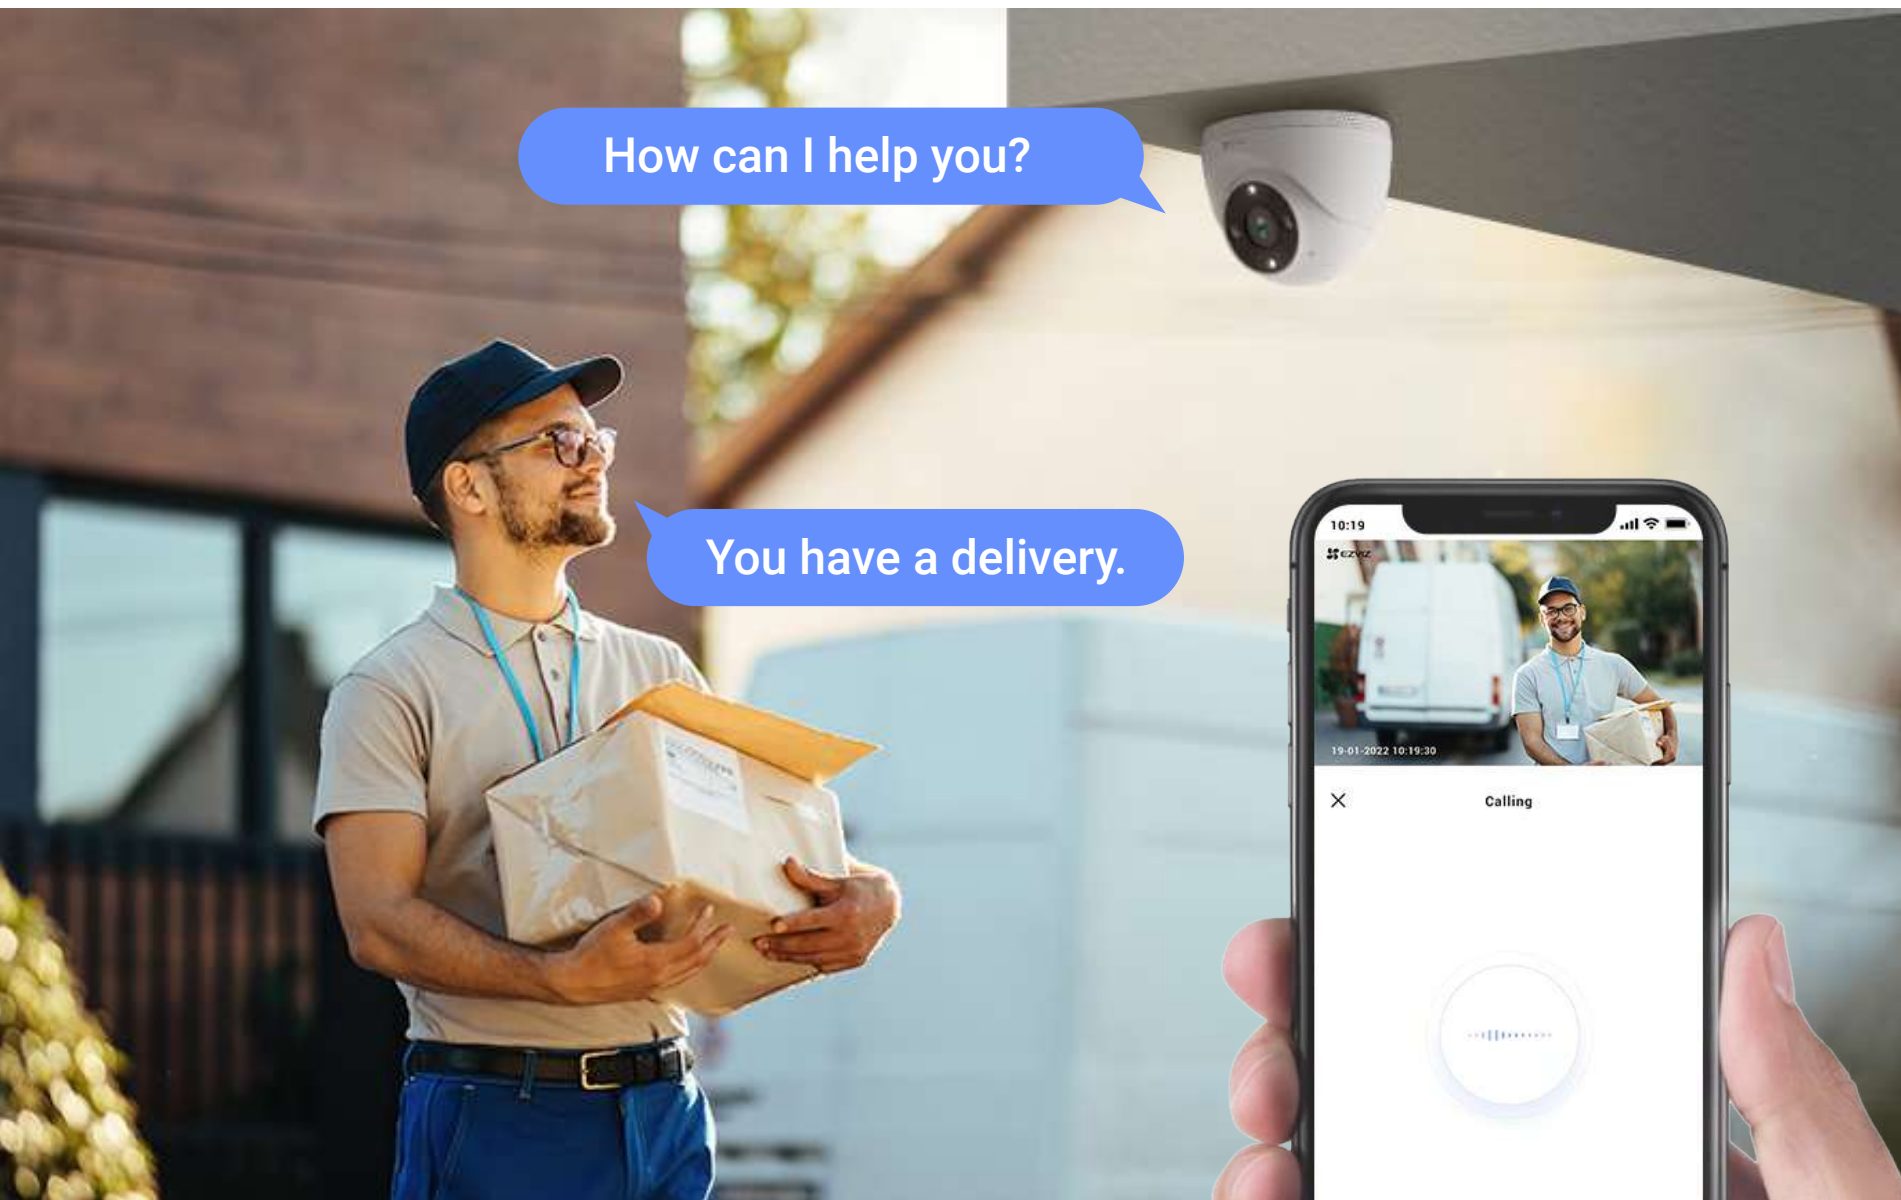

Hear what's happening

It is easier than ever to hear and see what's happening in your backyard wherever you are. The built-in dual-mic gives the H4 a big boost in picking up audio clearly, pushing the pickup distance to a remarkable 15 meters.

Greeting can be this easy

Enjoy two-way communication by simply using your phone. Or, pre-record specific voice messages that automatically play when people are detected on camera.