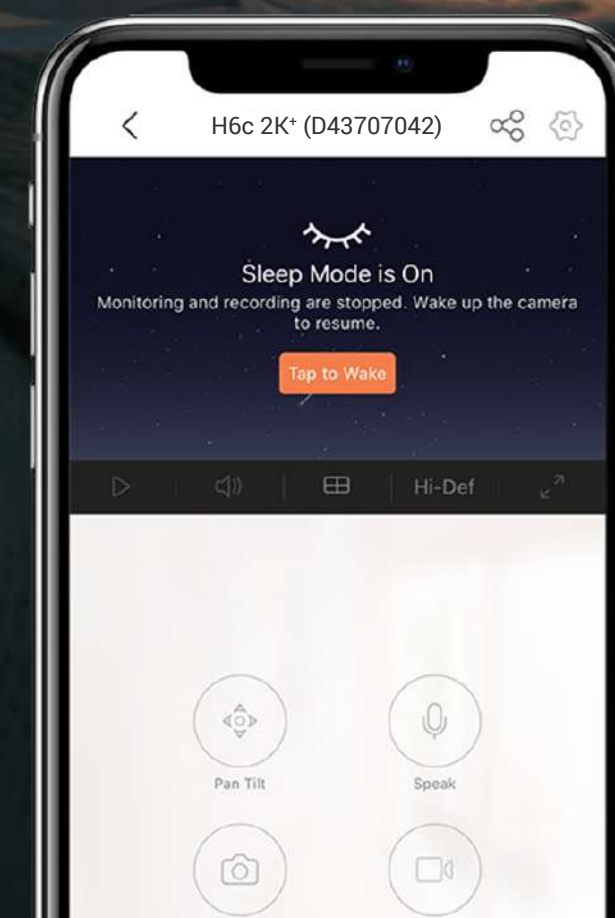

TLS
Data Transmission
Encryption

AES-128
Data Encryption