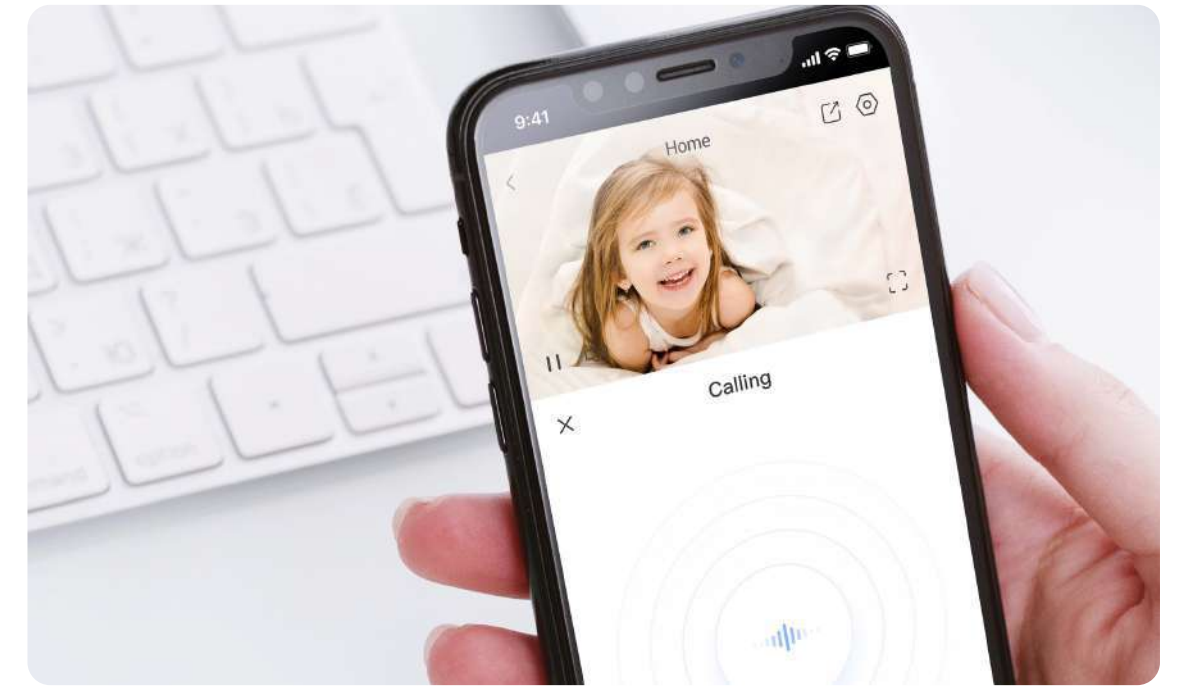

## Get the notifications that matter

---

A lot of activities go on inside your home. Don't want to get alerted repeatedly when your curtains flutter in the wind? The H6c 2K+ is smart enough to identify human activities in particular. You can choose to get alerted only when somebody is detected on camera.

## Smart tracking keeps you well-informed

---

Upon motion detection, the H6c 2K+ automatically locks on the subject and rotates to track the activity. When your dog chases its toy across the room, the camera will capture that movement, so virtually nothing is out of sight.

## See and talk, from anywhere

When you're at work or on a trip, it's still easy to get in touch with your family. Just use your phone to talk and respond to your loved ones, as if you were by their side.