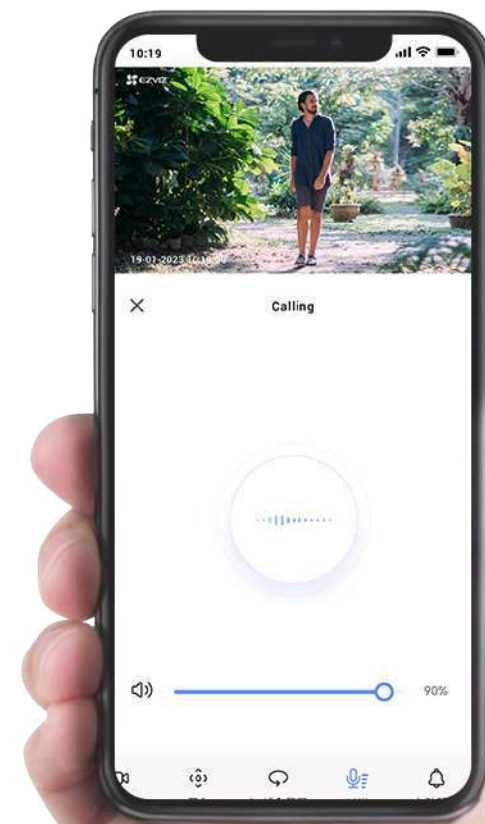

## 02 *Three useful night vision modes will suit any need*

- **Full-color night vision**

With its F1.6 large-aperture lens and dual built-in spotlights, the H8c 4G adds lights to video for improved clarity, resulting in vibrant and detailed color imaging for enhanced home security.

- **Black-and-white night vision**

If you don't want the lighting to disturb your neighbors, just go with the infrared night vision by changing on the EZVIZ App.

- **Smart night vision**

Or, let the camera decide. In smart mode, the camera will automatically light up the environment upon detection of human motion.

## Speak to uninvited visitors using just your smartphone

Enjoy two-way communications by simply using your phone. Or, pre-record specific voice messages that automatically play when people are detected on camera.

## Adjustable sound and light alarm

Equipped with an active defense function, this camera offers an additional level of security. When it senses intruders, it triggers a powerful siren and illuminates with two spotlights<sup>2</sup> to deter them on the spot. What's more, users have the flexibility to customize the sound and light alarm settings to suit their preferences.