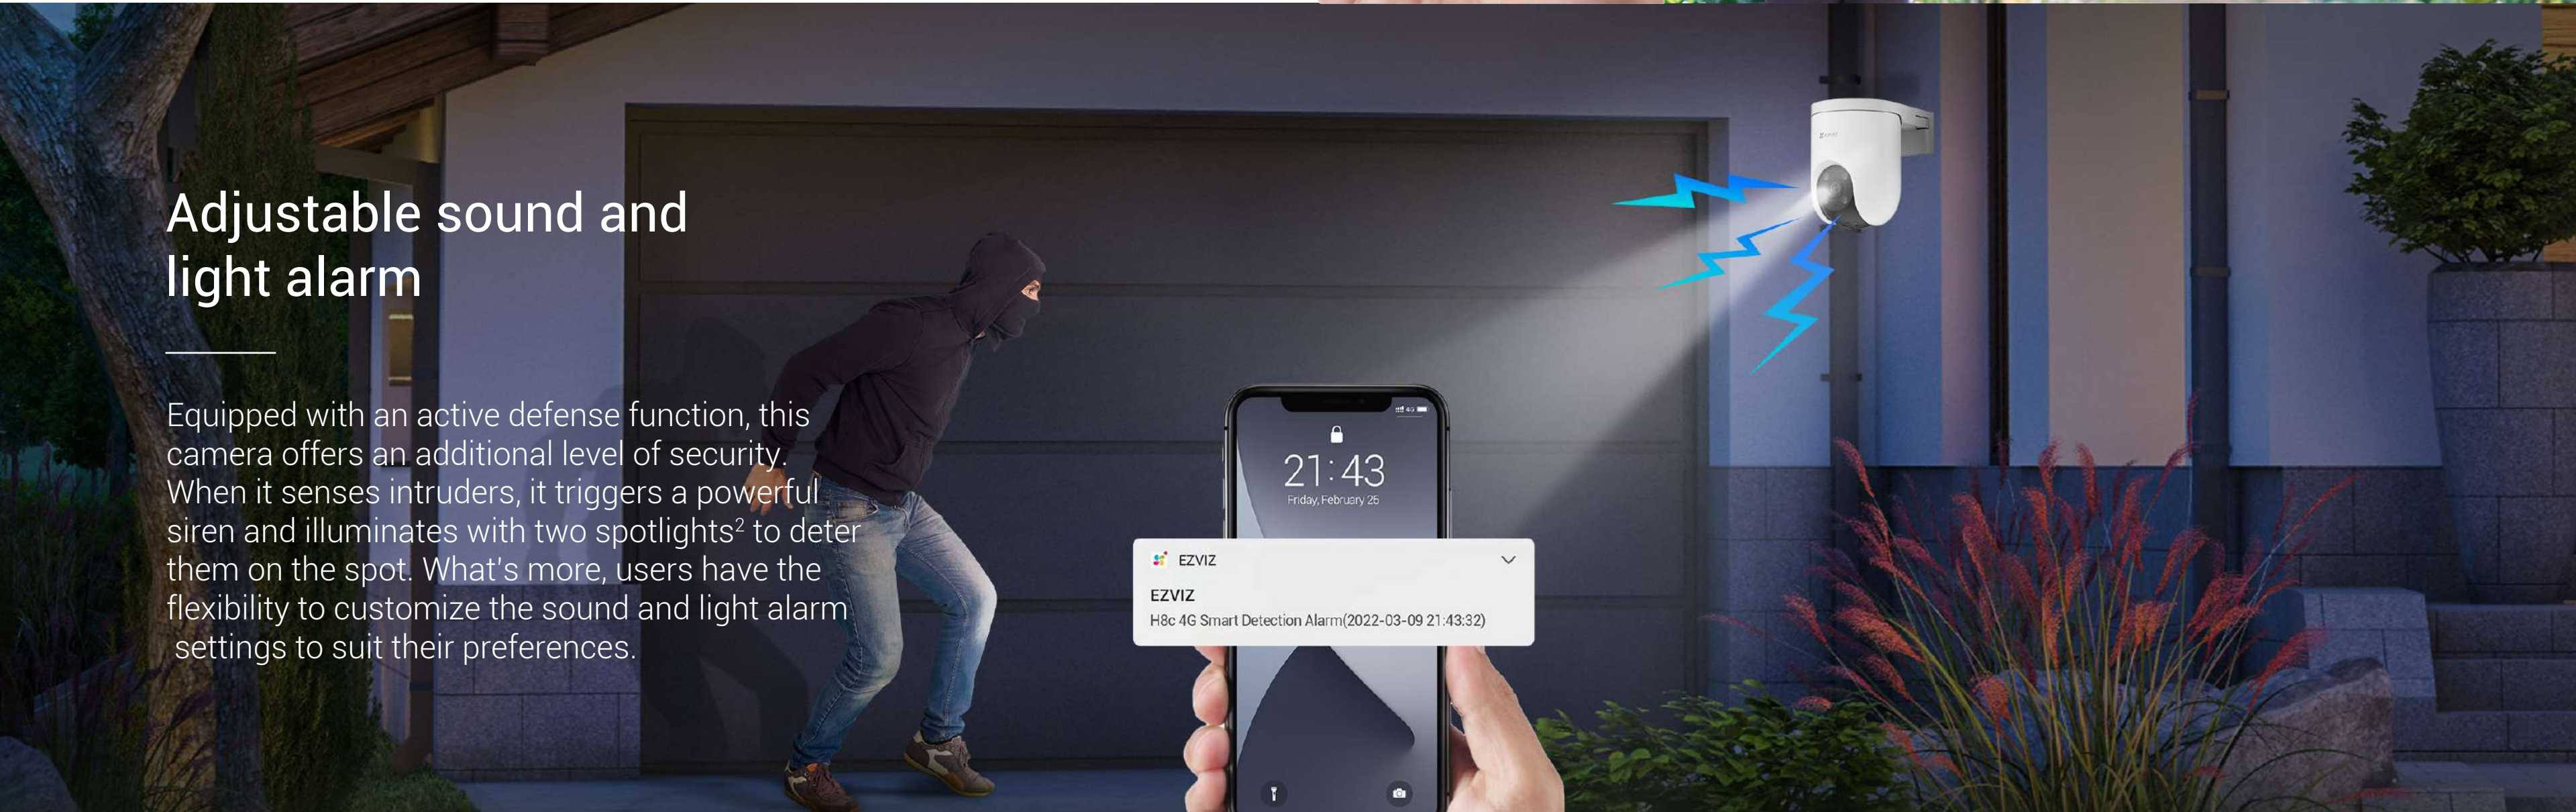

- **Black-and-white night vision**

If you don't want the lighting to disturb your neighbors, just go with the infrared night vision by changing on the EZVIZ App.

- **Smart night vision**

Or, let the camera decide. In smart mode, the camera will automatically light up the environment upon detection of human motion.

## Adjustable sound and light alarm

Equipped with an active defense function, this camera offers an additional level of security. When it senses intruders, it triggers a powerful siren and illuminates with two spotlights<sup>2</sup> to deter them on the spot. What's more, users have the flexibility to customize the sound and light alarm settings to suit their preferences.