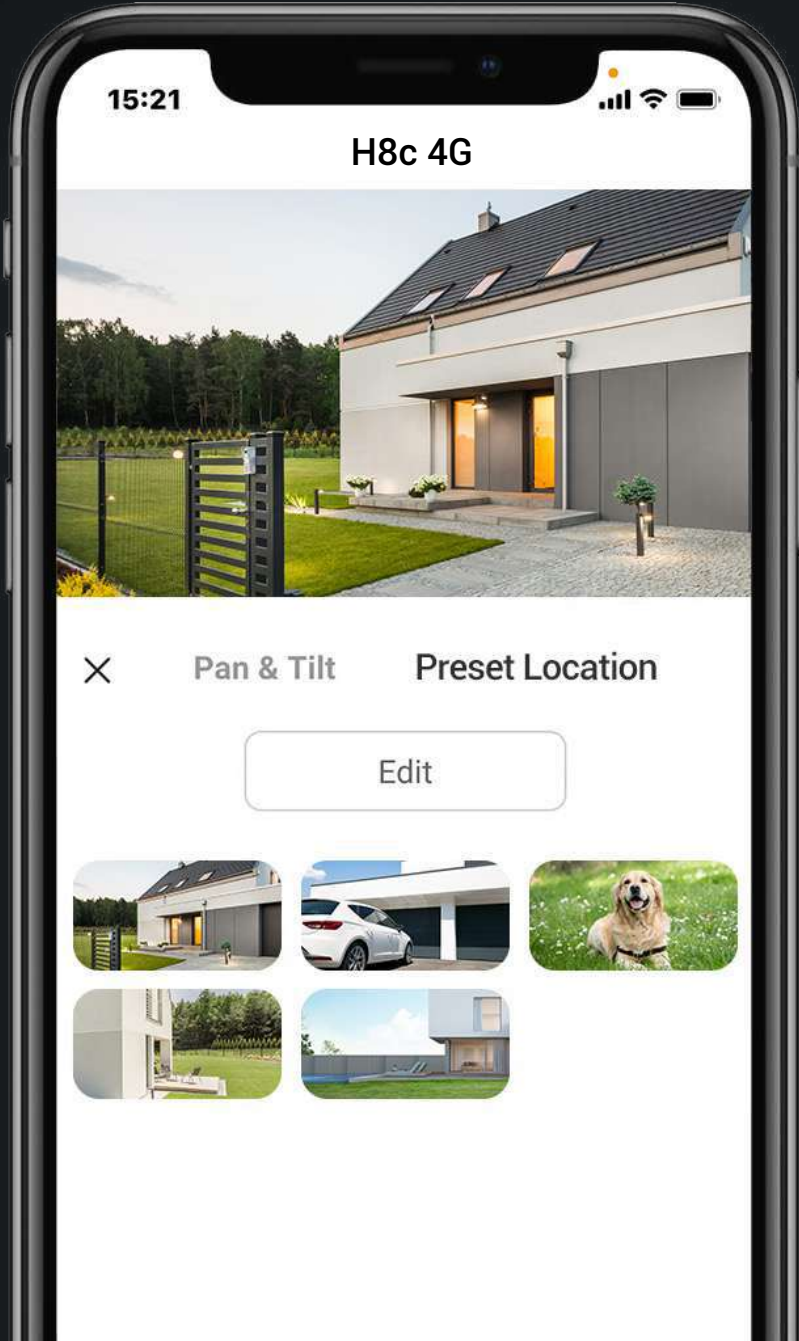

04 One click return to the preset location

No matter how complicated the tracking is, the camera always knows it's way back to your preferred viewing angle. You can pinpoint up to 12 angles via the EZVIZ App. Just click on your pre-set dots and the camera will automatically resume its place.