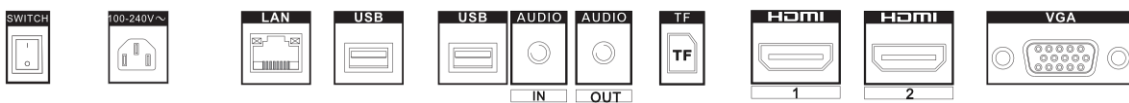

Net Weight	19.2 kg (42.33 lb.)
	Gross Weight	24.53 kg (54.08 lb.)
	Packing List	Digital signage × 1, power cord × 1, remote control × 1, wall-mounted backboard × 1, package of mounting bolts × 1, wall-mounted screw × 4, desiccative × 1, quick start guide × 1

▪ Available Model

DS-D6055UN-B

▪ Physical Interface