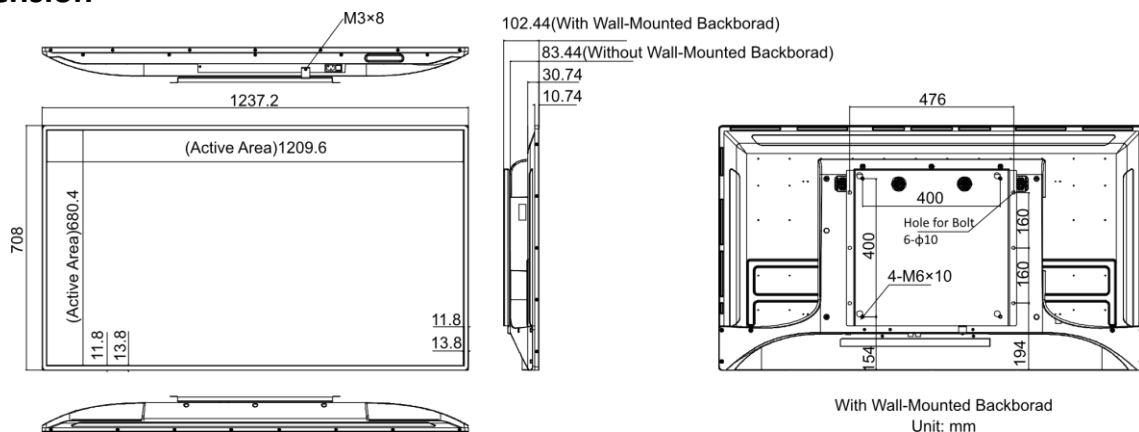

▪ Dimension