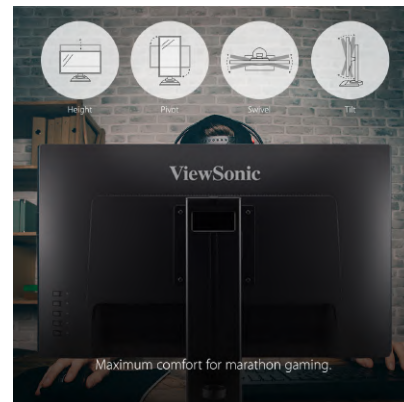

XG2705 - 27" OMNI 1080P 1MS 144HZ IPS GAMING MONITOR WITH FREESYNC PREMIUM, HDMI, AND DP

Key Features

- 144Hz Refresh Rate
- Ultra-Fast Response Time
- AMD FreeSync™ Premium Pro
- SuperClear IPS Panel Technology
- Frameless Design

27
DISPLAY

IPS
PANEL

1920 X 1080
RESOLUTION

Product Description

The ViewSonic® XG2705 is a 27" Full HD IPS monitor built with the speed and performance that gamers need. Featuring a 144Hz refresh rate and AMD FreeSync™ Premium technology, this monitor virtually eliminates screen tearing and stuttering for fluid game play during fast-paced action scenes. An ultra-fast 1ms (MPRT) response time also provides smooth screen performance free from blurring or ghosting. For multi-display setups, a three-sided borderless design maximizes viewing size while minimizing frame distractions. Flexible connectivity options such as DisplayPort and HDMI allow you to connect to your PC and gaming console.

Specifications

UPC	766907005042
Screen Size	27
Viewable Area (in.)	27
Panel Type	IPS
Display Resolution	1920 x 1080
Display Resolution	Full HD (1920x1080)
Static Contrast Ratio	1,000:1
Dynamic Contrast Ratio	80,000,000:1
Light Source	LED
Brightness	250 cd/m2
Colors	16.7M
Color Space Support	8 bit (6 bit + Hi-FRC)
Aspect Ratio	16:9
Response Time (Typical GTG)	2ms
Response Time (MPRT)	1ms
Viewing Angles	178° horizontal, 178° vertical
Backlight Life (Hours)	30,000
Panel Surface	Anti-Glare type, Hard-coating (3H), Haze 25%
Refresh Rate	144Hz
Adaptive Sync	AMD FreeSync™ Premium
PC Resolution (max)	1920 X 1080
Mac® Resolution (max)	1920 X 1080
3.5mm Audio Out	1
HDMI 1.4 In	2
DisplayPort	1
Internal Speakers	2W (x2)
Eco Mode (Conserve)	21W
Eco Mode (optimized)	26W
Consumption (typical)	29W
Consumption (max)	36W
Voltage	100-240 VAC, 50-60Hz
Stand-by	0.5W
Power Supply	Internal
Cable Organization	No
Kensington Lock Slot	1
Physical Controls	Key 1 (favorite), Key 2, Key 3, Key 4, Key 5 (power)