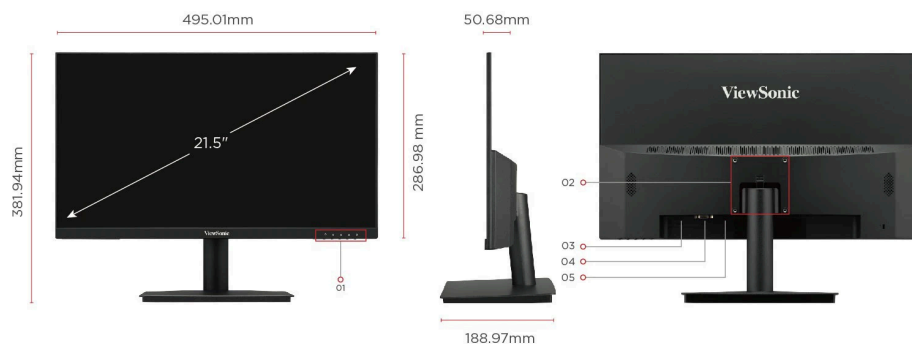

Key Features

- SuperClear® VA panel
- Full HD 1080p resolution
- 100Hz Variable refresh rate delivers fluid visuals
- 1ms (MPRT) response time for precision
- HDMI and VGA inputs for flexible connectivity

1. Menu Control Panel
2. VESA Compatible(Wall Mount 75x75mm)
3. HDMI
4. VGA
5. Power In

DISPLAY

Display Size (in.):	22
Viewable Area (in.):	21.5
Panel Type:	VA Technology
Resolution:	1920 x 1080
Resolution Type:	FHD (Full HD)
Static Contrast Ratio:	4,000:1 (typ)
Dynamic Contrast Ratio:	50M:1
Light Source:	LED
Brightness:	250 cd/m ² (typ)
Colors:	16.7M
Color Space Support:	8 bit true
Aspect Ratio:	16:9
Response Time (MPRT):	1ms
Viewing Angles:	178° horizontal, 178° vertical
Backlight Life (Hours):	30000 Hrs (Min)
Curvature:	Flat
Refresh Rate (Hz):	100
Variable Refresh Rate Technology:	Yes
Low Blue Light:	Software solution
Flicker-Free:	Yes
Color Gamut:	NTSC: 72% size (Typ) sRGB: 104% size (Typ)
Pixel Size:	0.249 mm (H) x 0.241 mm (V)
Surface Treatment:	Anti-Glare, Hard Coating (3H)

WEIGHT (METRIC)

Net (kg):	2.5
Net Without Stand (kg):	2.1
Gross (kg):	3.3

DIMENSIONS (IMPERIAL) (WXHxD)

Packaging (in.):	21.7 x 15 x 4.2
Physical (in.):	19.49 x 15.04 x 7.44
Physical Without Stand (in.):	19.49 x 11.3 x 2