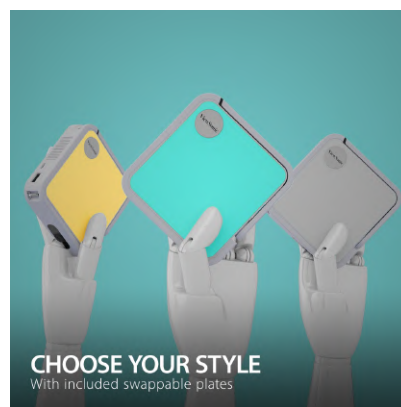

## Key Features

- Ultra-portable Design
- Versatile Smart Stand
- JBL Audio
- Built-in battery with Power Bank Compatibility

24 - 100 in. / 0.6 - 2.54 m  
**DISPLAY**

**PANEL**

1920 x 1080  
**RESOLUTION**

## Product Description

The ViewSonic® M1 mini is a pocket-sized ultra-portable LED projector that delivers big-screen entertainment in nearly any location. Featuring a built-in battery with power bank compatibility, the M1 mini delivers true portability and hours of entertainment without the need of a power cord. Lightweight and measuring only 4" x 4", this tiny projector can be placed in your purse, backpack, or back pocket, making it perfect for entertainment on the go. The M1 mini also includes swappable panels in three different colors - gray, yellow, and teal - so you can change the look of the projector to suit your style. An integrated smart stand provides for flexible setup, while also doubling as a lens cover. A built-in JBL speaker provides crisp and clear sound, while a USB reader port lets you play multimedia content from an external dongle. Compact and lightweight, the M1 mini can be enjoyed in the kids' room or in the backyard, or carry it on the road camping, in hotels, or anywhere your travels take you.