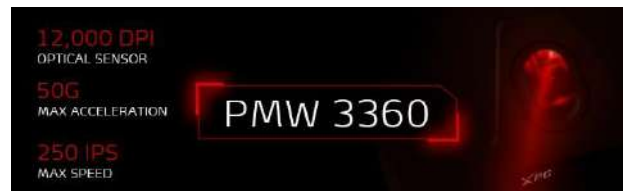

## XPG PRIMER Gaming Mouse

Introducing the XPG PRIMER gaming mouse. Whether you're a veteran that likes a simple mouse with attitude or a novice looking to up your gaming prowess, the XPG PRIMER is for you. Sporting Omron switches with a 20-million-clicks rating, an optical sensor with up to 12000 DPI, and a plethora of design touches for comfort, accuracy, durability, and flair, the XPG PRIMER is ready to up your game!

### LONG-SESSION COMFORT

The XPG PRIMER sports textured side grips with anti-slip properties for excellent traction and comfortable gameplay. What's more, it's got the ideal weight (98g  $\pm$  5%) so it's not too heavy or too light, perfectly balanced for precise movements.

### 12000 DPI PMW3360 OPTICAL

Armed with a PMW3360 optical sensor, XPG PRIMER offers the perfect balance of value, accuracy, and quality. With six preset DPI settings from 400 to 12000, choose the resolution that best serves your needs.